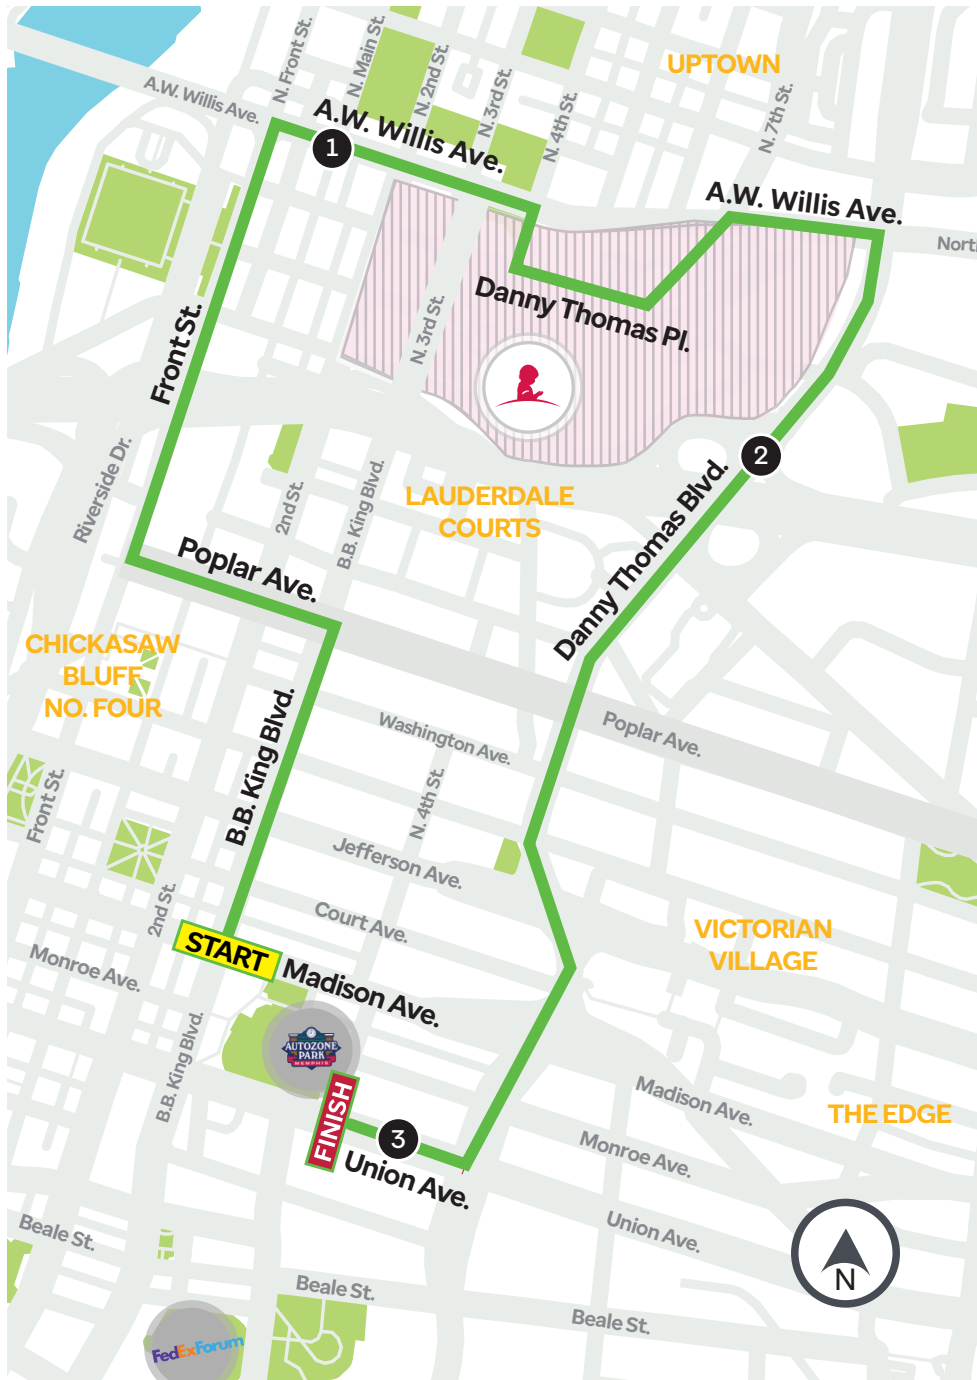

**St. Jude Memphis
Marathon® Weekend**

Presented by **juiceplus+**

2024 5K COURSE MAP AND TURN-BY-TURN

- ▲ **START:** On B.B. King Blvd. at the intersection of Madison Ave.
- ↶ Turn left onto Poplar Ave.
- ↷ Turn right onto Front St.
- ↷ Turn right onto A.W. Willis Ave.
- ① **MILE 1:** On A.W. Willis Ave. (near intersection of Center Ln.)
- ↷ Turn right through the 4th St. Gate into the St Jude Campus
- ↶ Turn left onto Danny Thomas Place
- ↑ Follow the route through St. Jude Campus
- ↷ Turn right onto A.W. Willis Ave.
- ↷ Turn right onto Danny Thomas Blvd.
- ② **MILE 2:** On Danny Thomas Blvd.
- ↷ Head up exit ramp toward Union Ave.
- ③ **MILE 3:** On Union Ave.
- **FINISH:** On Union Ave., adjacent to AutoZone Park.

© 2024 ALSAC/St. Jude Children's Research Hospital (MCC-23204)

5K START: 7:00 a.m.

MAP KEY ① Mile Markers St. Jude Campus

stjude.org/marathon